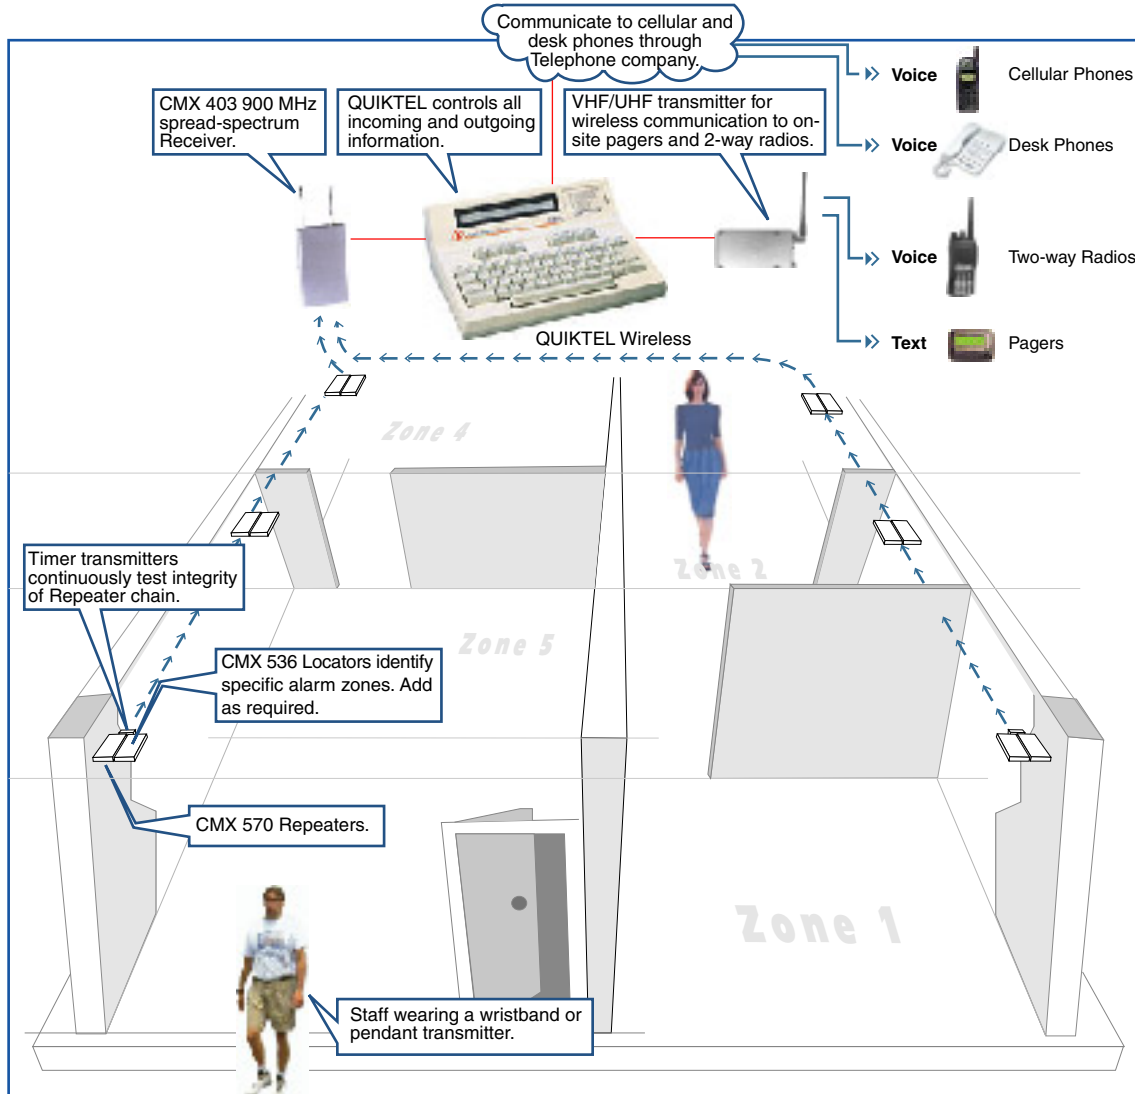

QUIKTEL Wireless Backbone Infrastructure

Using PageAlert Product Line

Build a wireless infrastructure to cover zones on one floor, in one building or in a large outdoor area. Repeaters and Locators are installed to provide adequate coverage and full reliability. QUIKTEL Wireless control unit automatically converts text to voice for transmission to telephones and two-way radios. QUIKTEL can also send messages to on-site or commercial pagers.

Give a discrete Alert transmitter to personnel working in high risk environments where money and valuable assets are handled.

Typical Building Security Application Using QUIKTEL Wireless With PageAlert

- A** Pendants protect employees arriving at or leaving your location.
- B** Door/window transmitters protect against unauthorized entry.
- C** Glassbreak detectors are ideal for locations with lots of windows.
- D** Duress buttons provide security in "panic" situations.
- E** Motion sensors offer a second level of security.
- F** Billtraps bring real security to your cash transaction areas.
- G** 900 MHz spread-spectrum delivers messages to QUIKTEL Wireless for transmission.